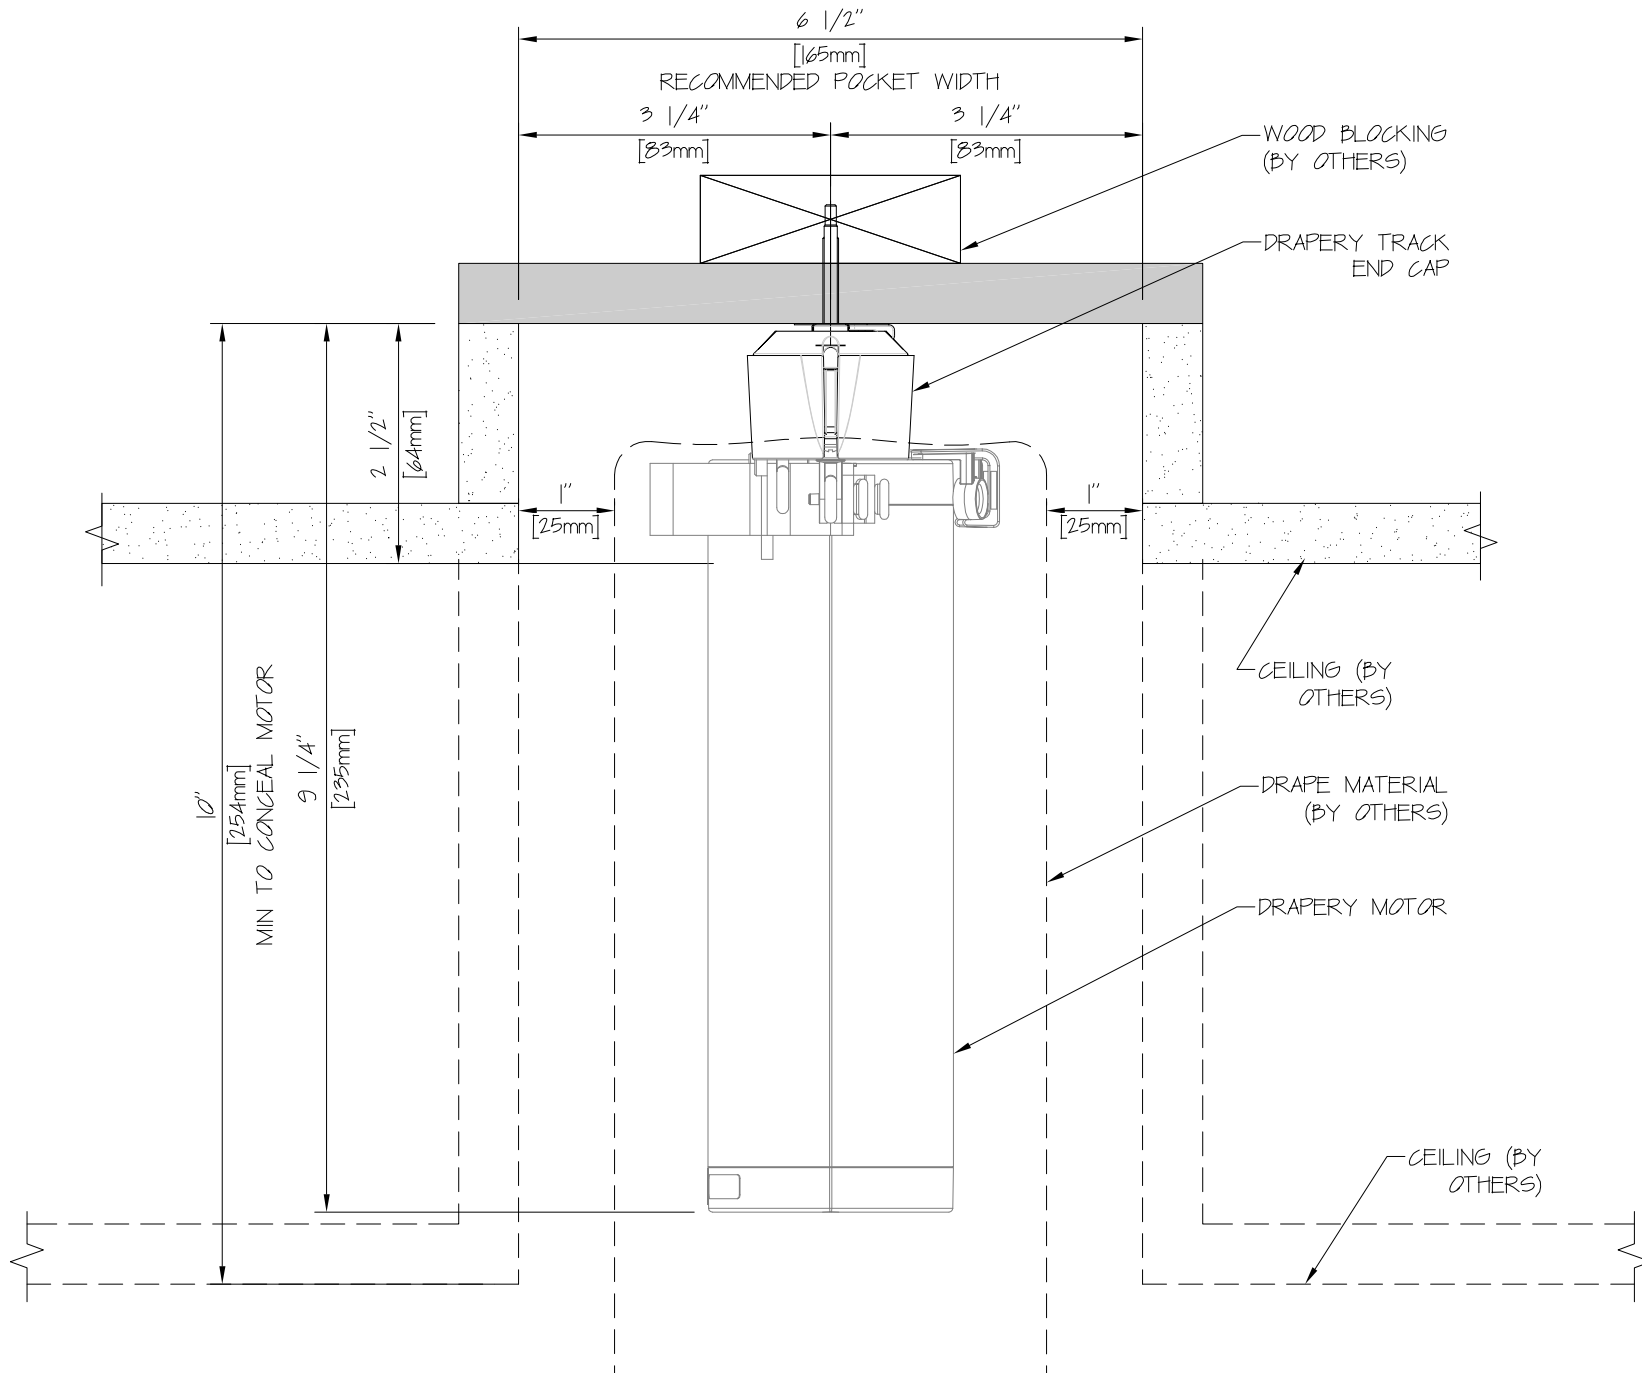

NOTE: ACTUAL SPACING MAY VARY DEPENDING ON  
SELECTED PLEATING SYSTEM AND ACTUAL DRAPERY FABRICS

DRAPERY TRACK SYSTEMS  
POCKET MOUNT INSTALLATION

15 Volvo Drive  
Rockleigh NJ 07647  
Tel: 888-273-7876  
www.crestron.com

DWG. #	DT5-001
SCALE:	6" = 1'-0"
DATE:	11.29.17
REV.:	