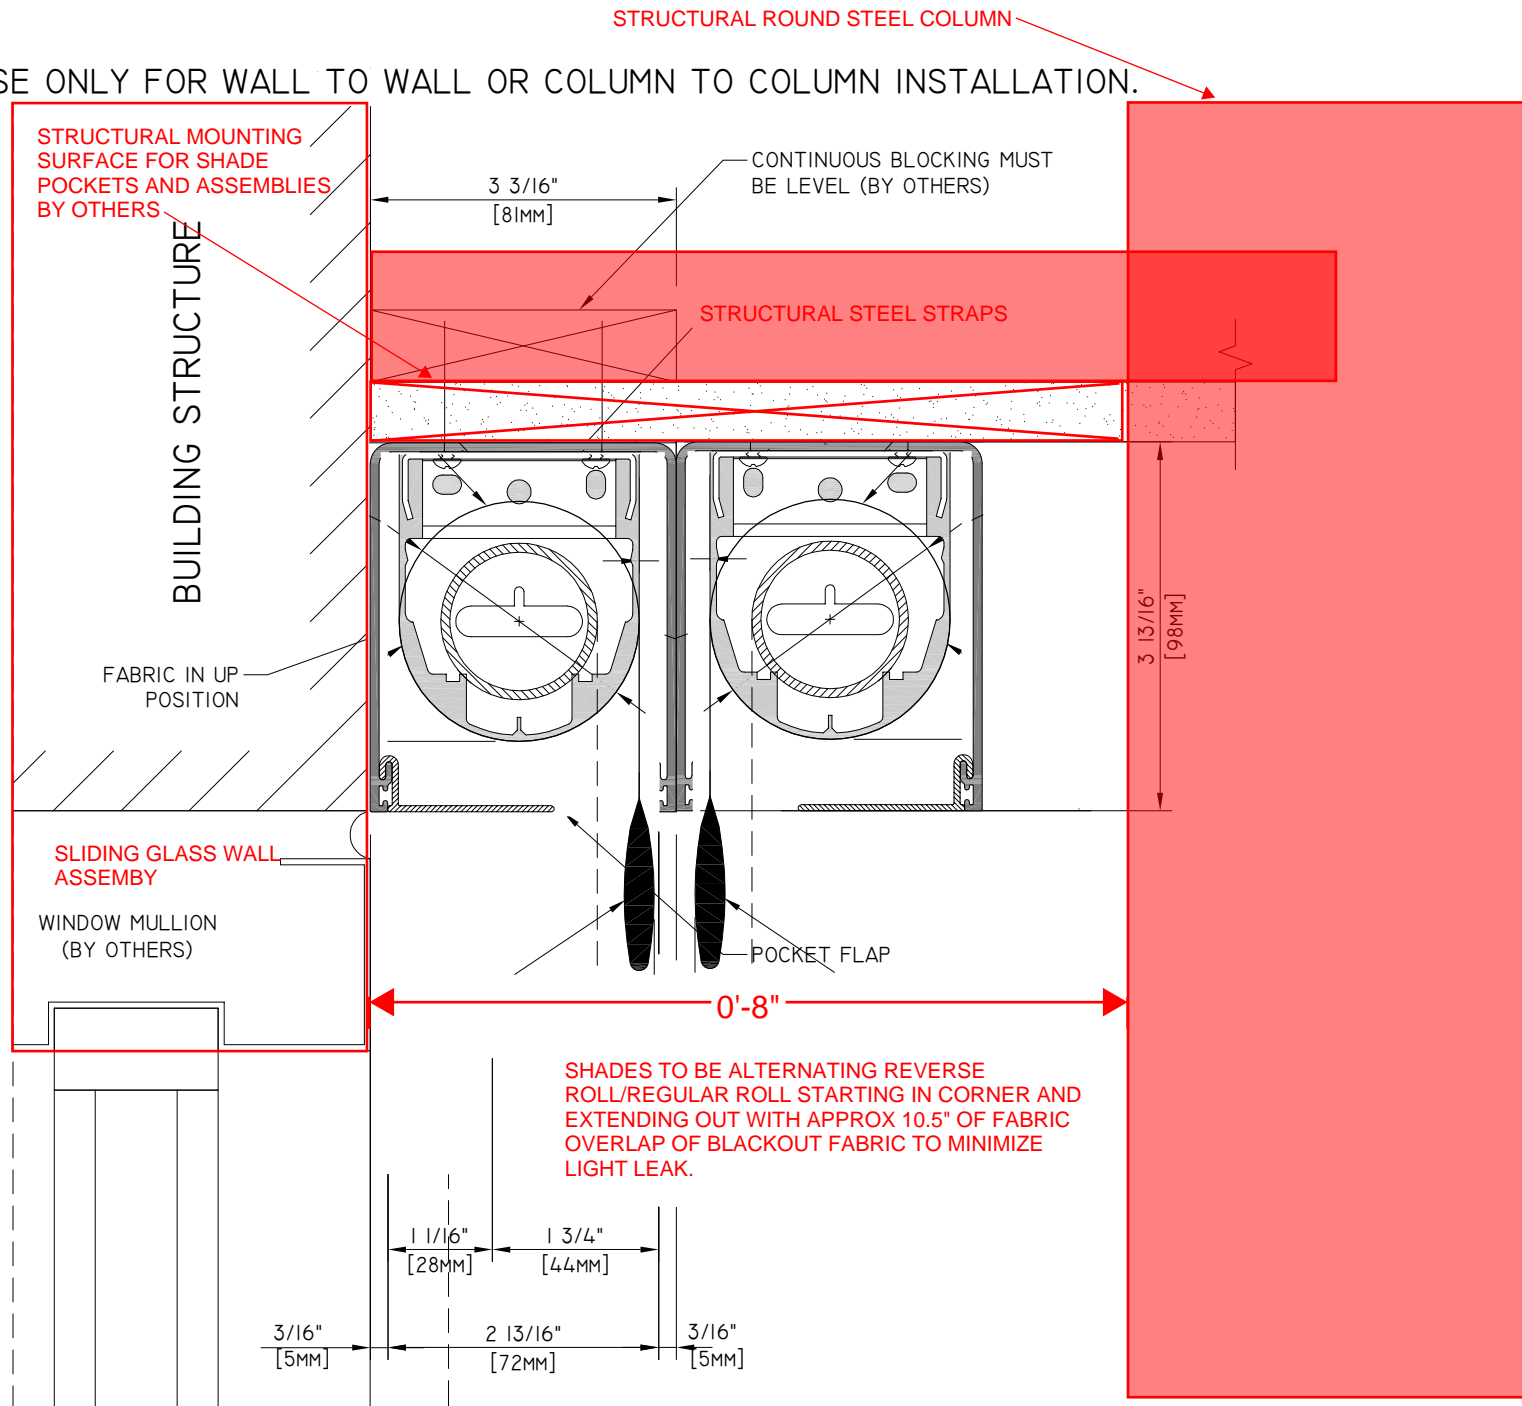

NOTE:  
NO END CAP USE ONLY FOR WALL TO WALL OR COLUMN TO COLUMN INSTALLATION.

ARCHITECTURAL 3 SERIES SINGLE SHADE  
IN A SINGLE POCKET BELOW CEILING  
CEILING MOUNT INSTALLATION

15 VOLVO DRIVE  
ROCKLEIGH NJ 07647  
TEL: 888-273-7876  
WWW.CRESTRON.COM

DWG. #	M3SI-005
SCALE:	6" = 1'-0"
DATE:	02.27.15
REV.:	