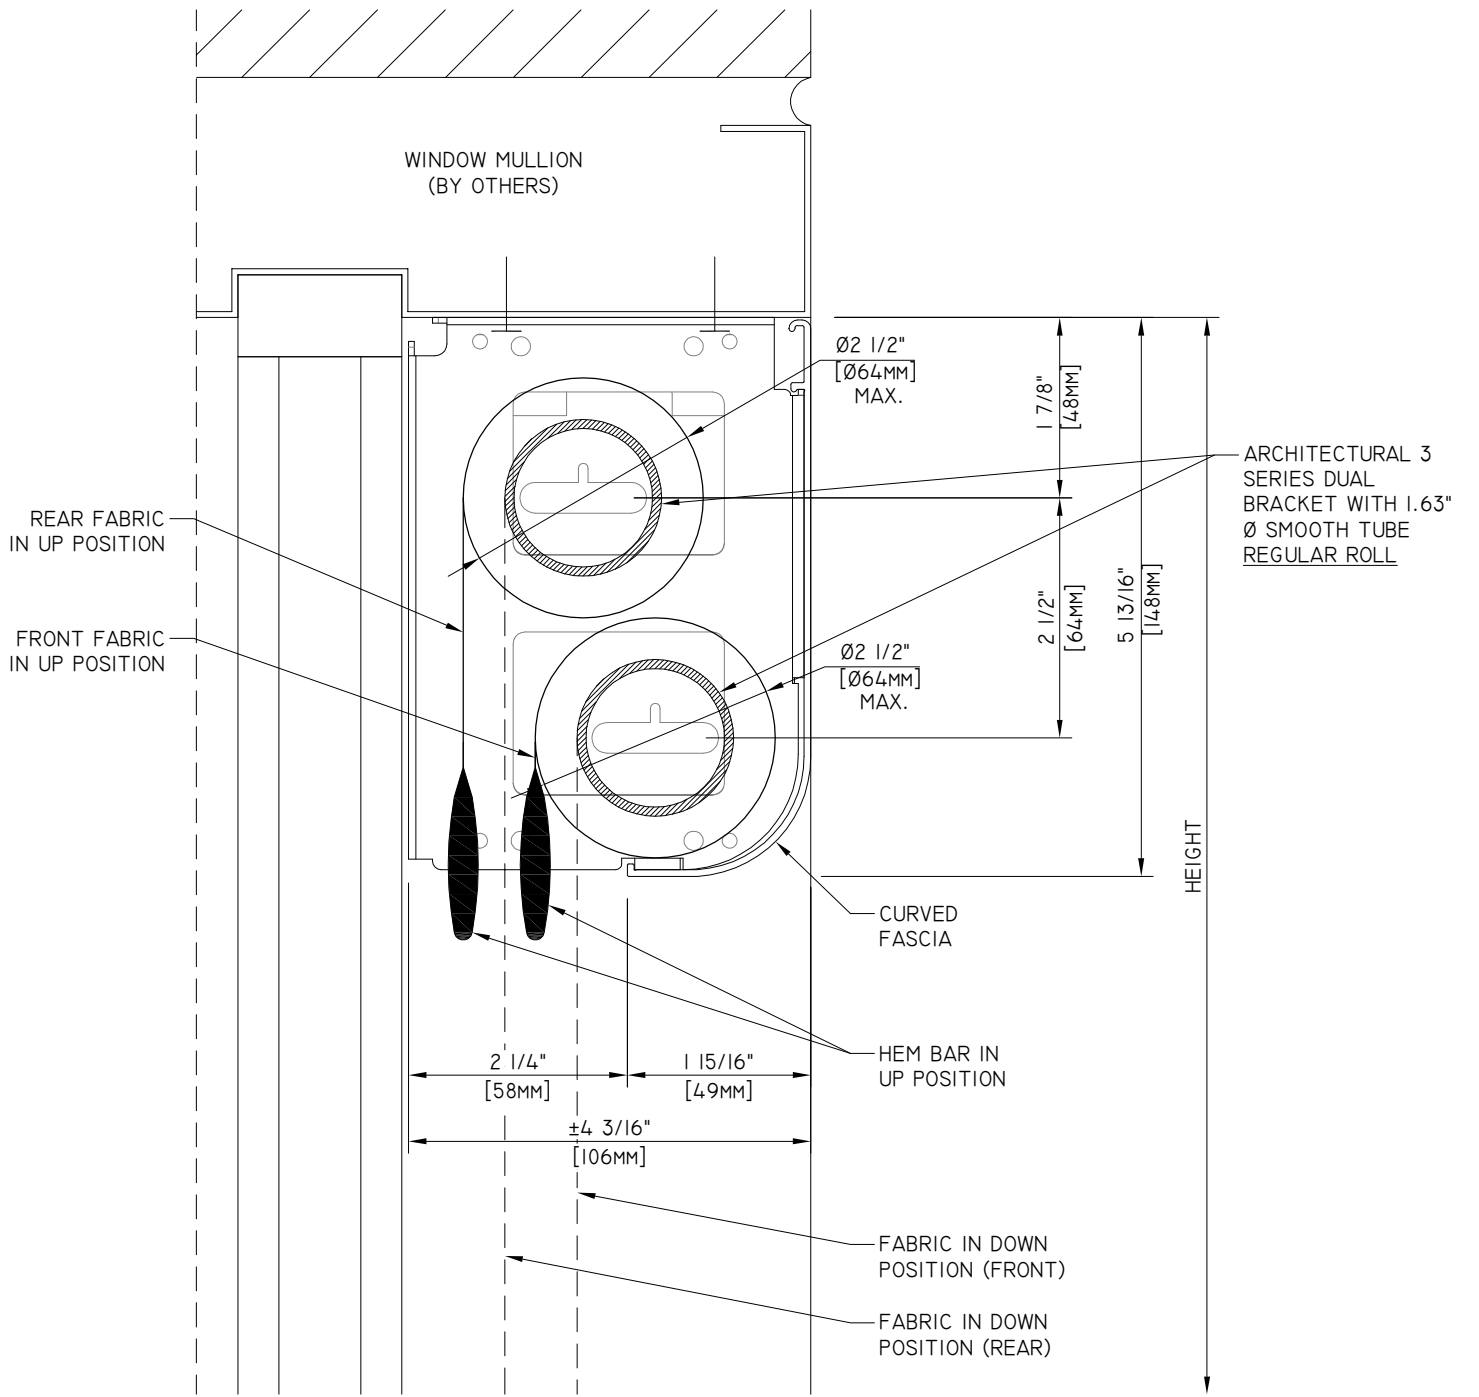

ARCHITECTURAL 3 SERIES DUAL SHADE
WITH CURVED FASCIA
INSIDE FRAME INSTALLATION

15 VOLVO DRIVE
ROCKLEIGH NJ 07647
TEL: 888-273-7876
WWW.CRESTRON.COM

DWG. #	M3D3-004
SCALE:	6" = 1'-0"
DATE:	02.27.15
REV.:	